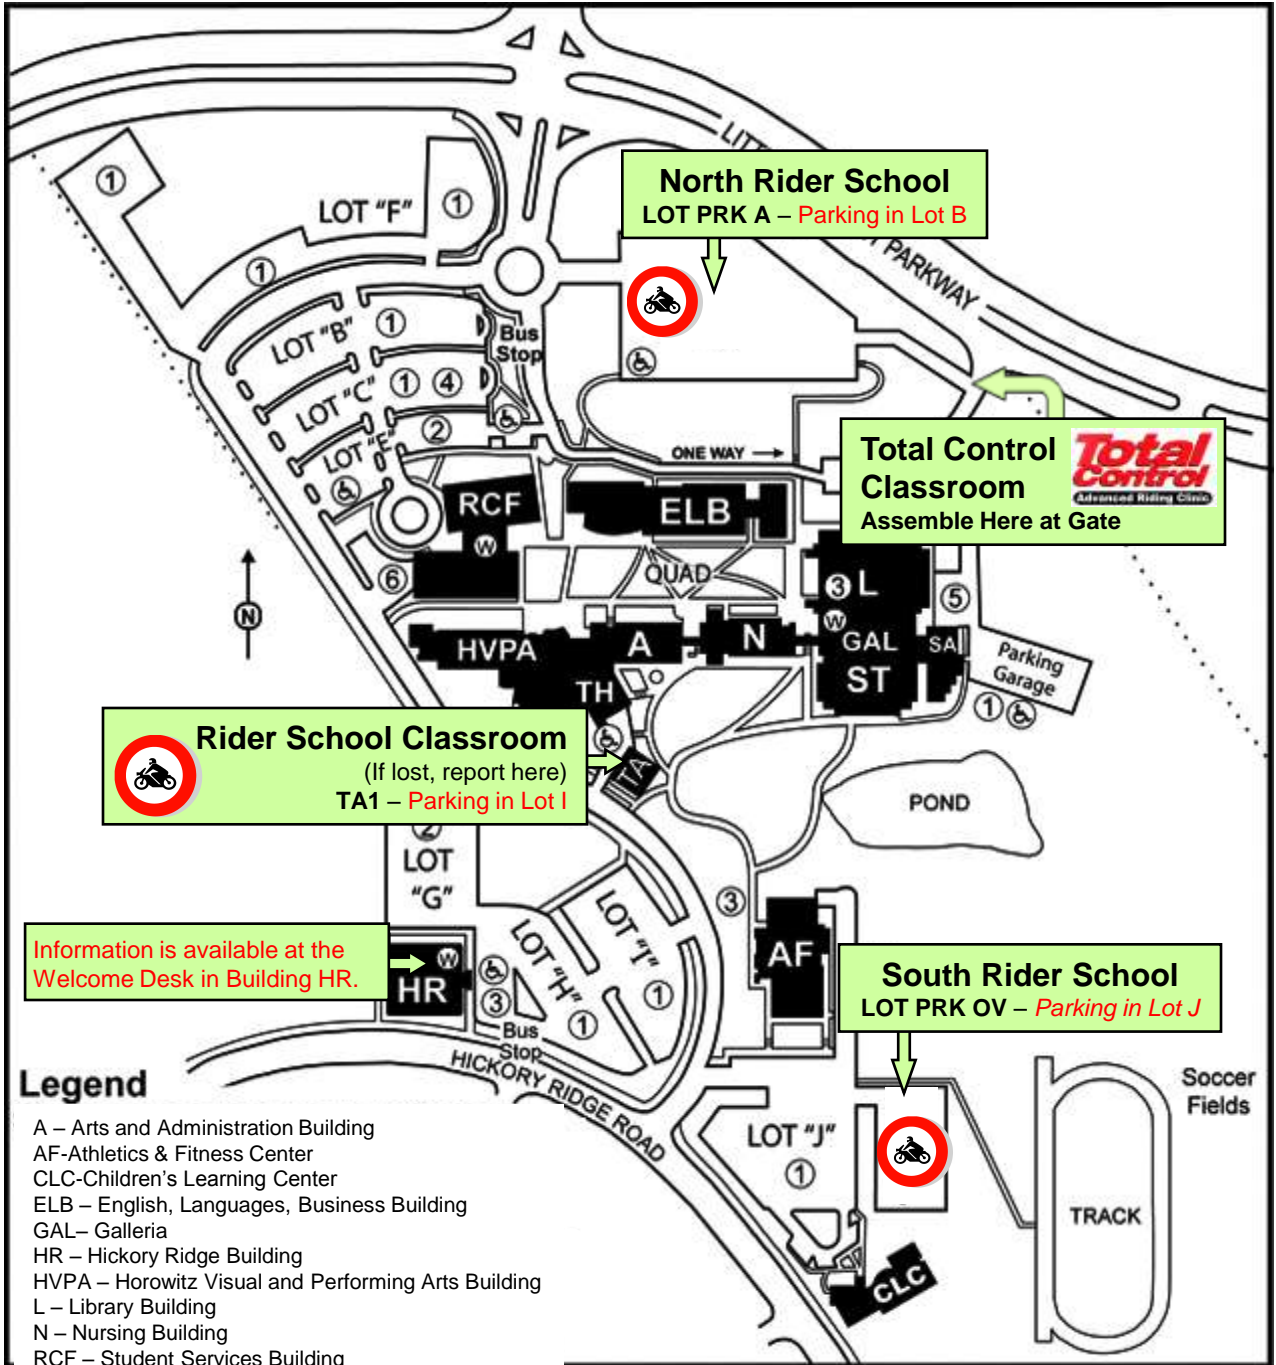

[Directions to Howard Community College Columbia Campus](#)
(click here)

North Rider School
LOT PRK A – Parking in Lot B

Total Control Classroom
Assemble Here at Gate

Rider School Classroom
(If lost, report here)
TA1 – Parking in Lot I

Information is available at the Welcome Desk in Building HR.

South Rider School
LOT PRK OV – Parking in Lot J

Legend

- A – Arts and Administration Building
- AF-Athletics & Fitness Center
- CLC-Children’s Learning Center
- ELB – English, Languages, Business Building
- GAL– Galleria
- HR – Hickory Ridge Building
- HHPA – Horowitz Visual and Performing Arts Building
- L – Library Building
- N – Nursing Building
- RCF – Student Services Building
- ST – Science and Technology Building
- TH – Smith Theatre
- TA – Temporary Classroom Building – Location of Motorcycle Classroom**